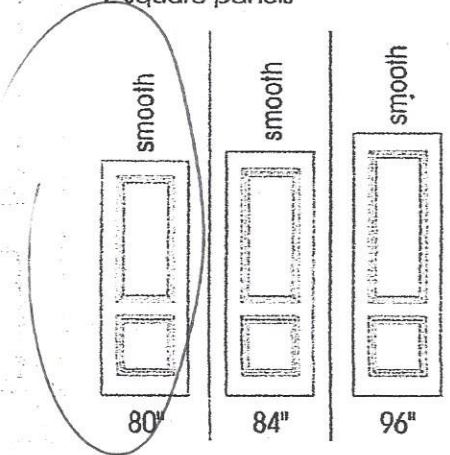

INTERIOR
DOOR
STYLE

CAPRI
2 square panels