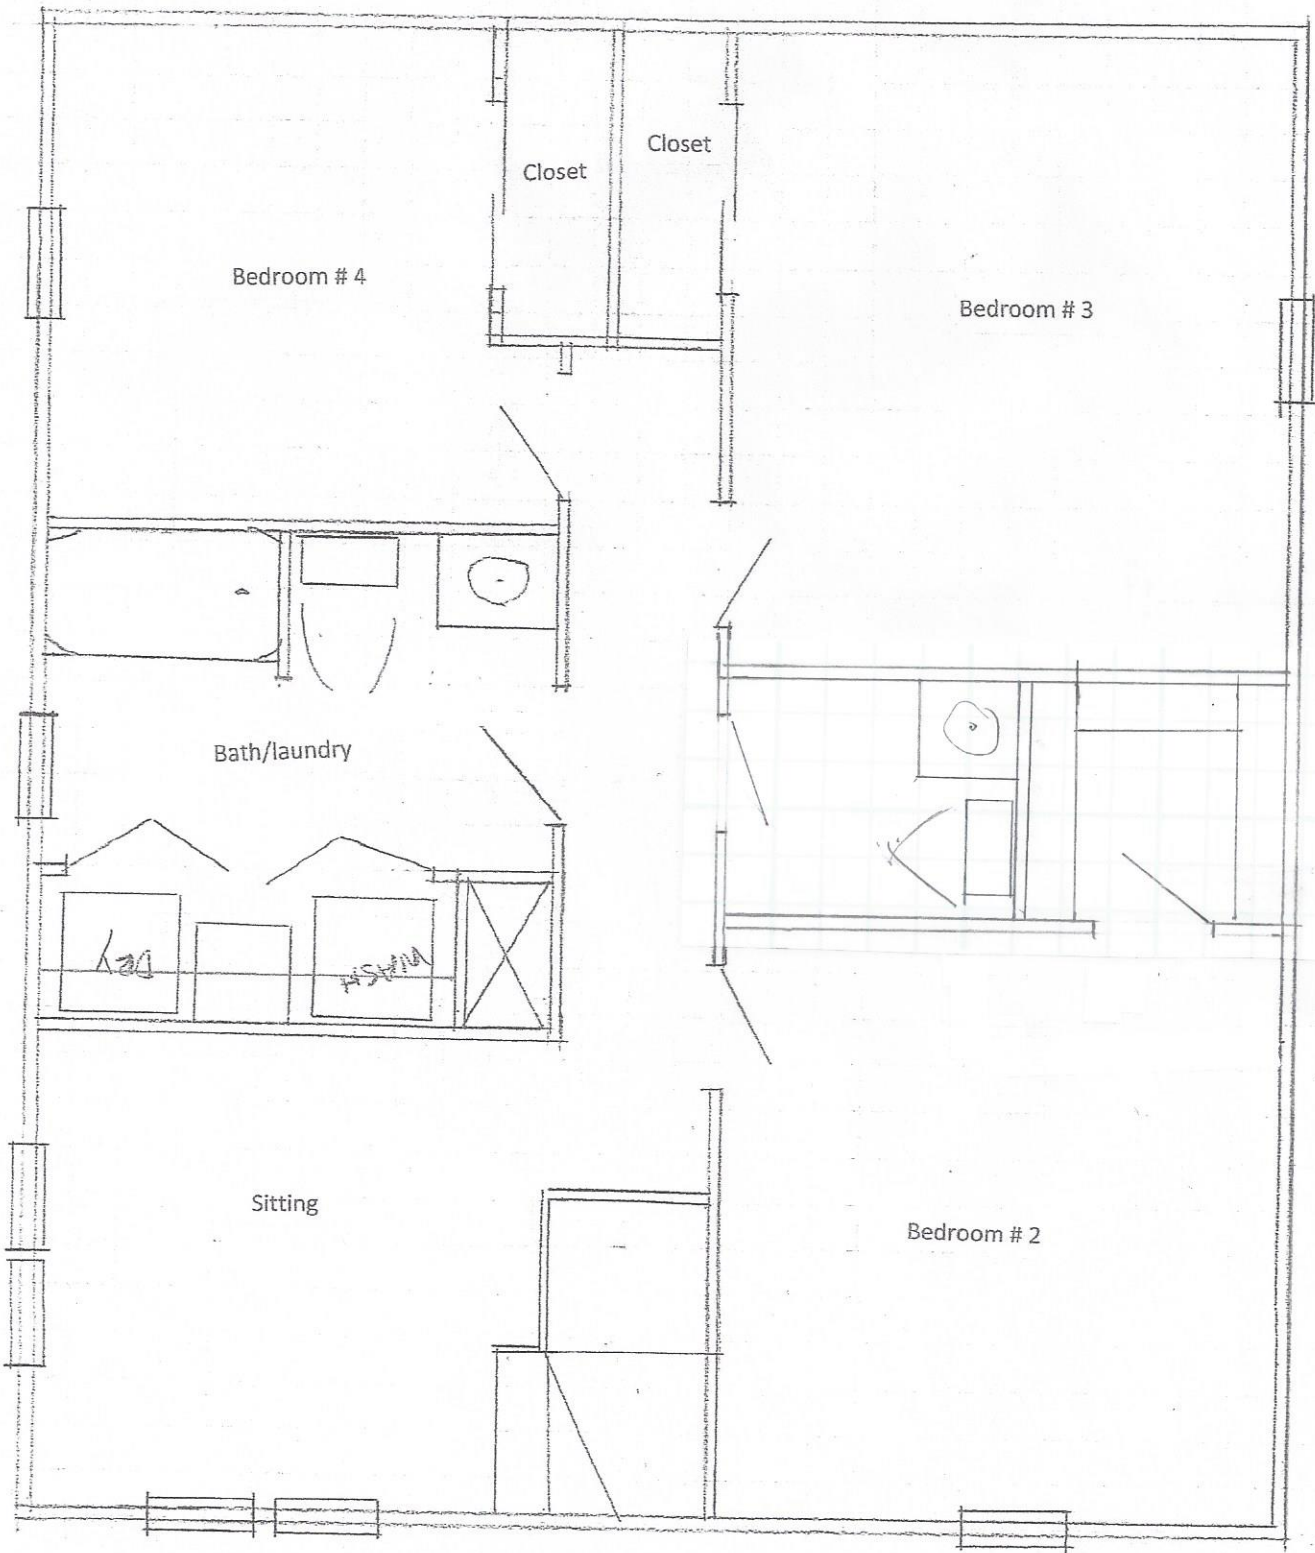

King Park Development Corp.

Floor Plans & Detailed Drawings

Part "D"

2430 N. Delaware

2430 N. DELAWARE
1ST FL. AS-15
SCALE 1/4" = 1'-0"
N ↑

2430 N. Delaware
 First Floor Proposed
 Scale = 1/4" = 1'-0"

2430 N. Delaware
2nd Floor As-is
Scale = 1/4" = 1'-0"

2430 N. Delaware
2nd Floor Proposed
Scale = 1/4" = 1'-0"

36"

What can we help you find?

Your Store Post Road

Sign in or Register

JELD-WEN Model THDJW182500056 Internet #204317397

30 in. x 80 in. Craftsman 6-Lite Black Painted with White Interior Premium Steel Prehung Front Door with Brickmould