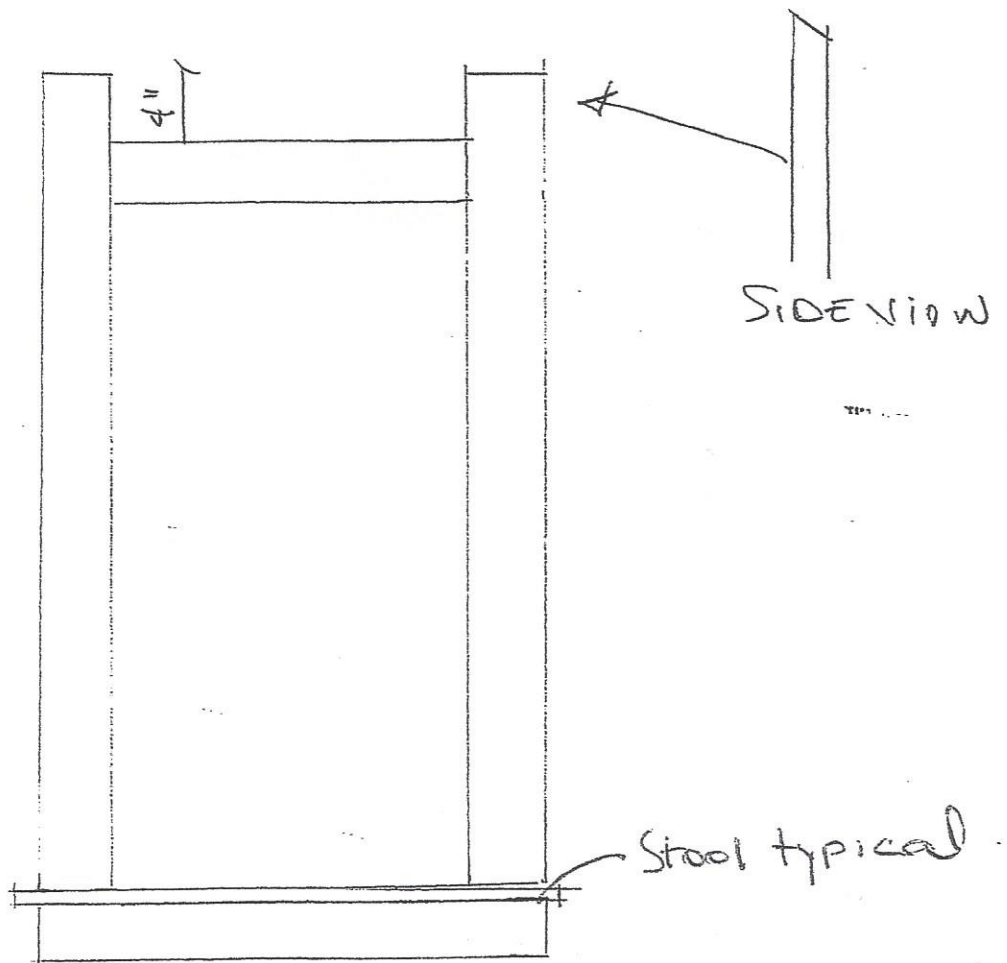

PFP 18168-CB
3/16" x 5 1/4" x 16'

CASINGS

32128-I-CA 1" x 4"

1" X 4" FINGER JOINTED
POPULAR, PRIME COATED
WINDOW & DOOR TRIM
TYPICAL EXCEPT INSIDE CLOSETS.

STOP AIR CONDITIONER THEFT PERMANENTLY

● Heavy Duty all steel, double weld construction with tamper proof locks gives you lock and key security.