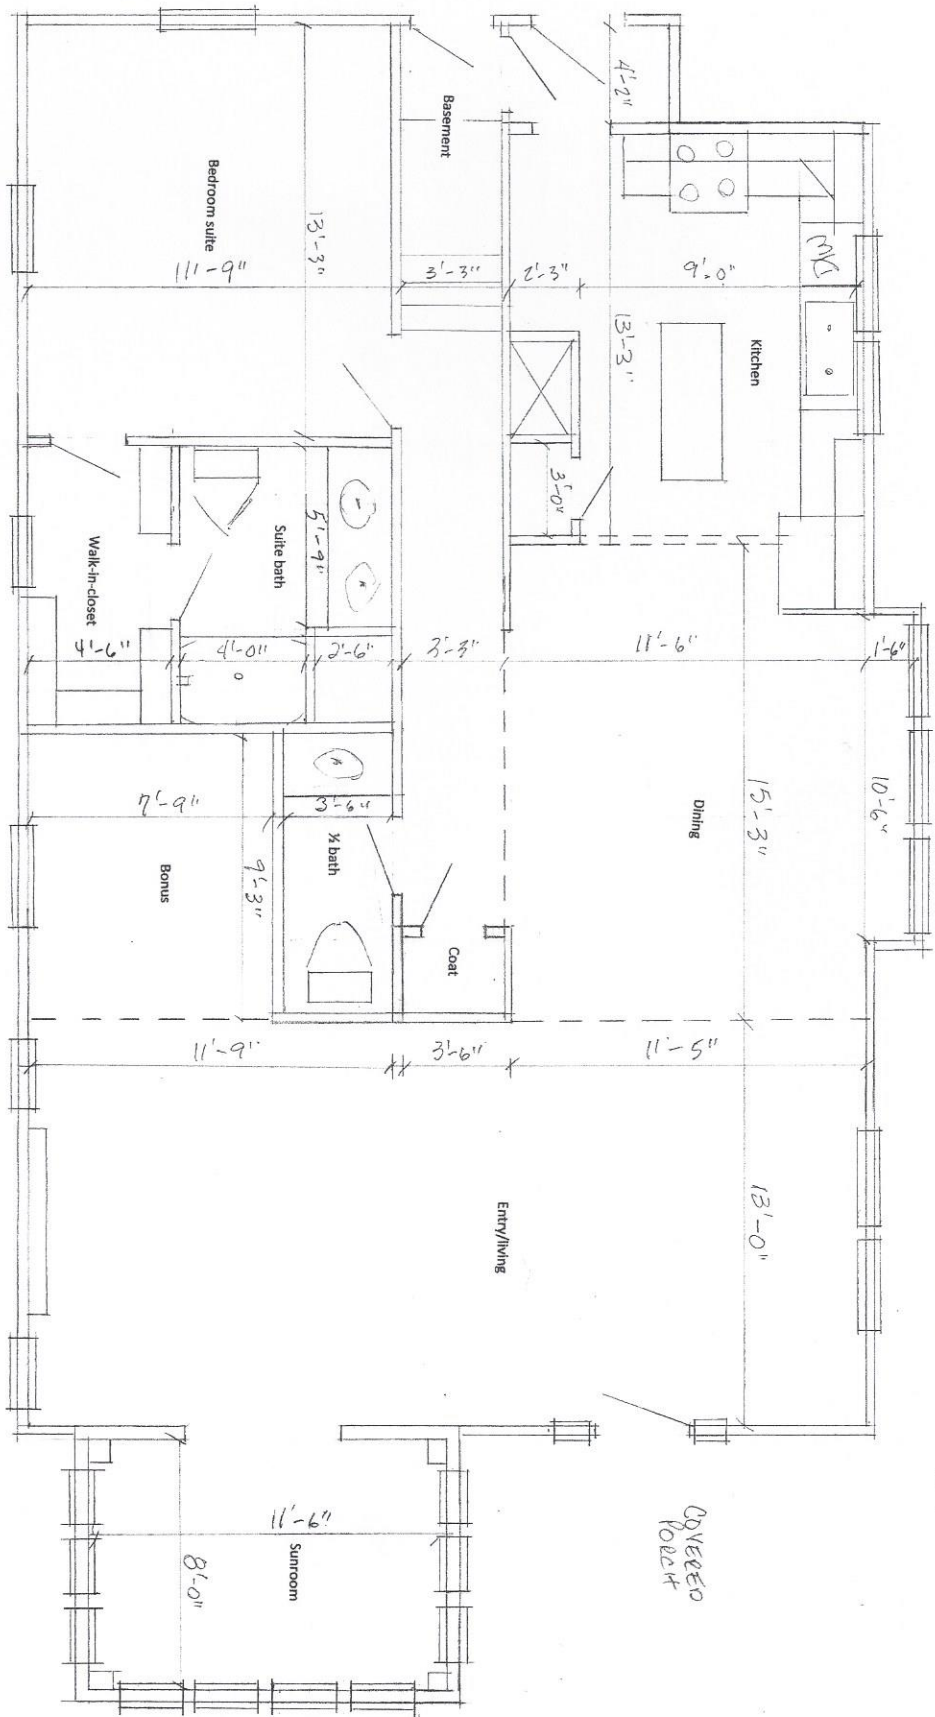

King Park Development Corp.

Floor Plans & Detailed Drawings

Part "D"

2430 N. Delaware

2430 N. DELAWARE
1ST FL. AS-15
SCALE 1/4" = 1'-0"
N ↑

2430 N. Delaware
 First Floor Proposed
 Scale = 1/4" = 1'-0"

2430 N. Delaware
2nd Floor As-is
Scale = 1/4" = 1'-0"

2430 N. Delaware
2nd Floor Proposed
Scale = 1/4" = 1'-0"

36"

What can we help you find?

Your Store Post Road

Sign in or Register

JELD-WEN Model THDJW182500056 Internet #204317397

30 in. x 80 in. Craftsman 6-Lite Black Painted with White Interior Premium Steel Prehung Front Door with Brickmould