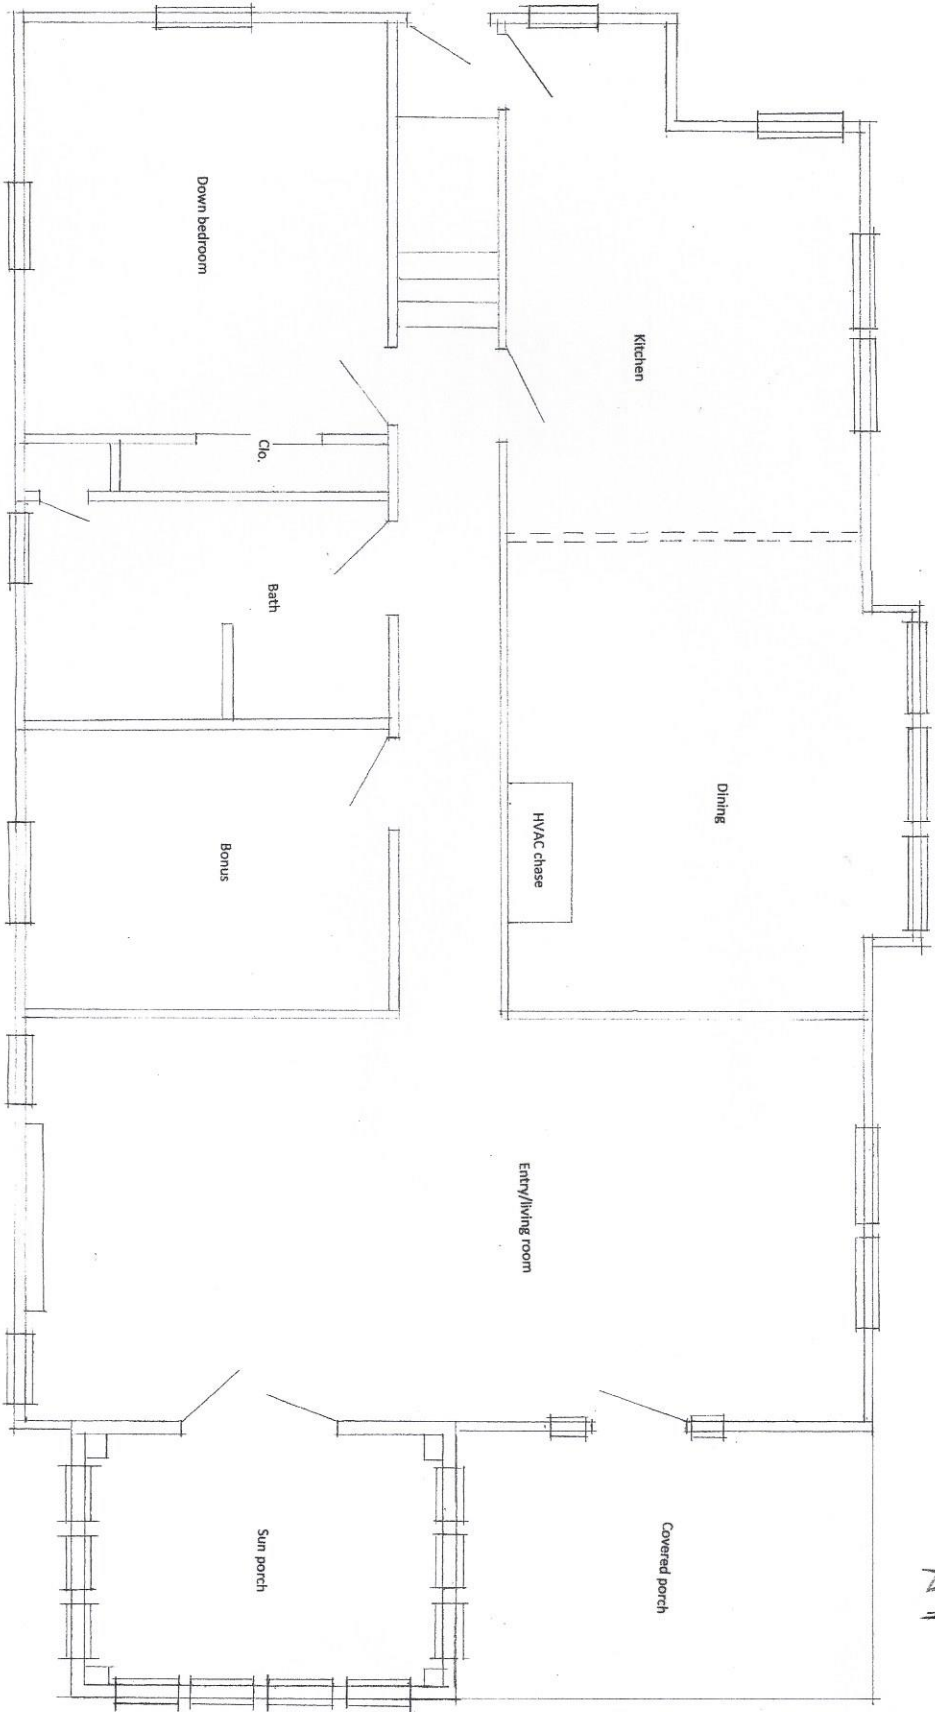

King Park Development Corp.

Floor Plans & Detailed Drawings

Part "D"

2430 N. Delaware

2430 N. DELAWARE
1ST FL. AS-15
SCALE 1/4" = 1'-0"
N ↑

2430 N. Delaware
 First Floor Proposed
 Scale = 1/4" = 1'-0"

2430 N. Delaware
2nd Floor As-is
Scale = 1/4" = 1'-0"

2430 N. Delaware
2nd Floor Proposed
Scale = 1/4" = 1'-0"

36"

What can we help you find?

Your Store Post Road

Sign in or Register

JELD-WEN Model THDJW182500056 Internet #204317397

30 in. x 80 in. Craftsman 6-Lite Black Painted with White Interior Premium Steel Prehung Front Door with Brickmould