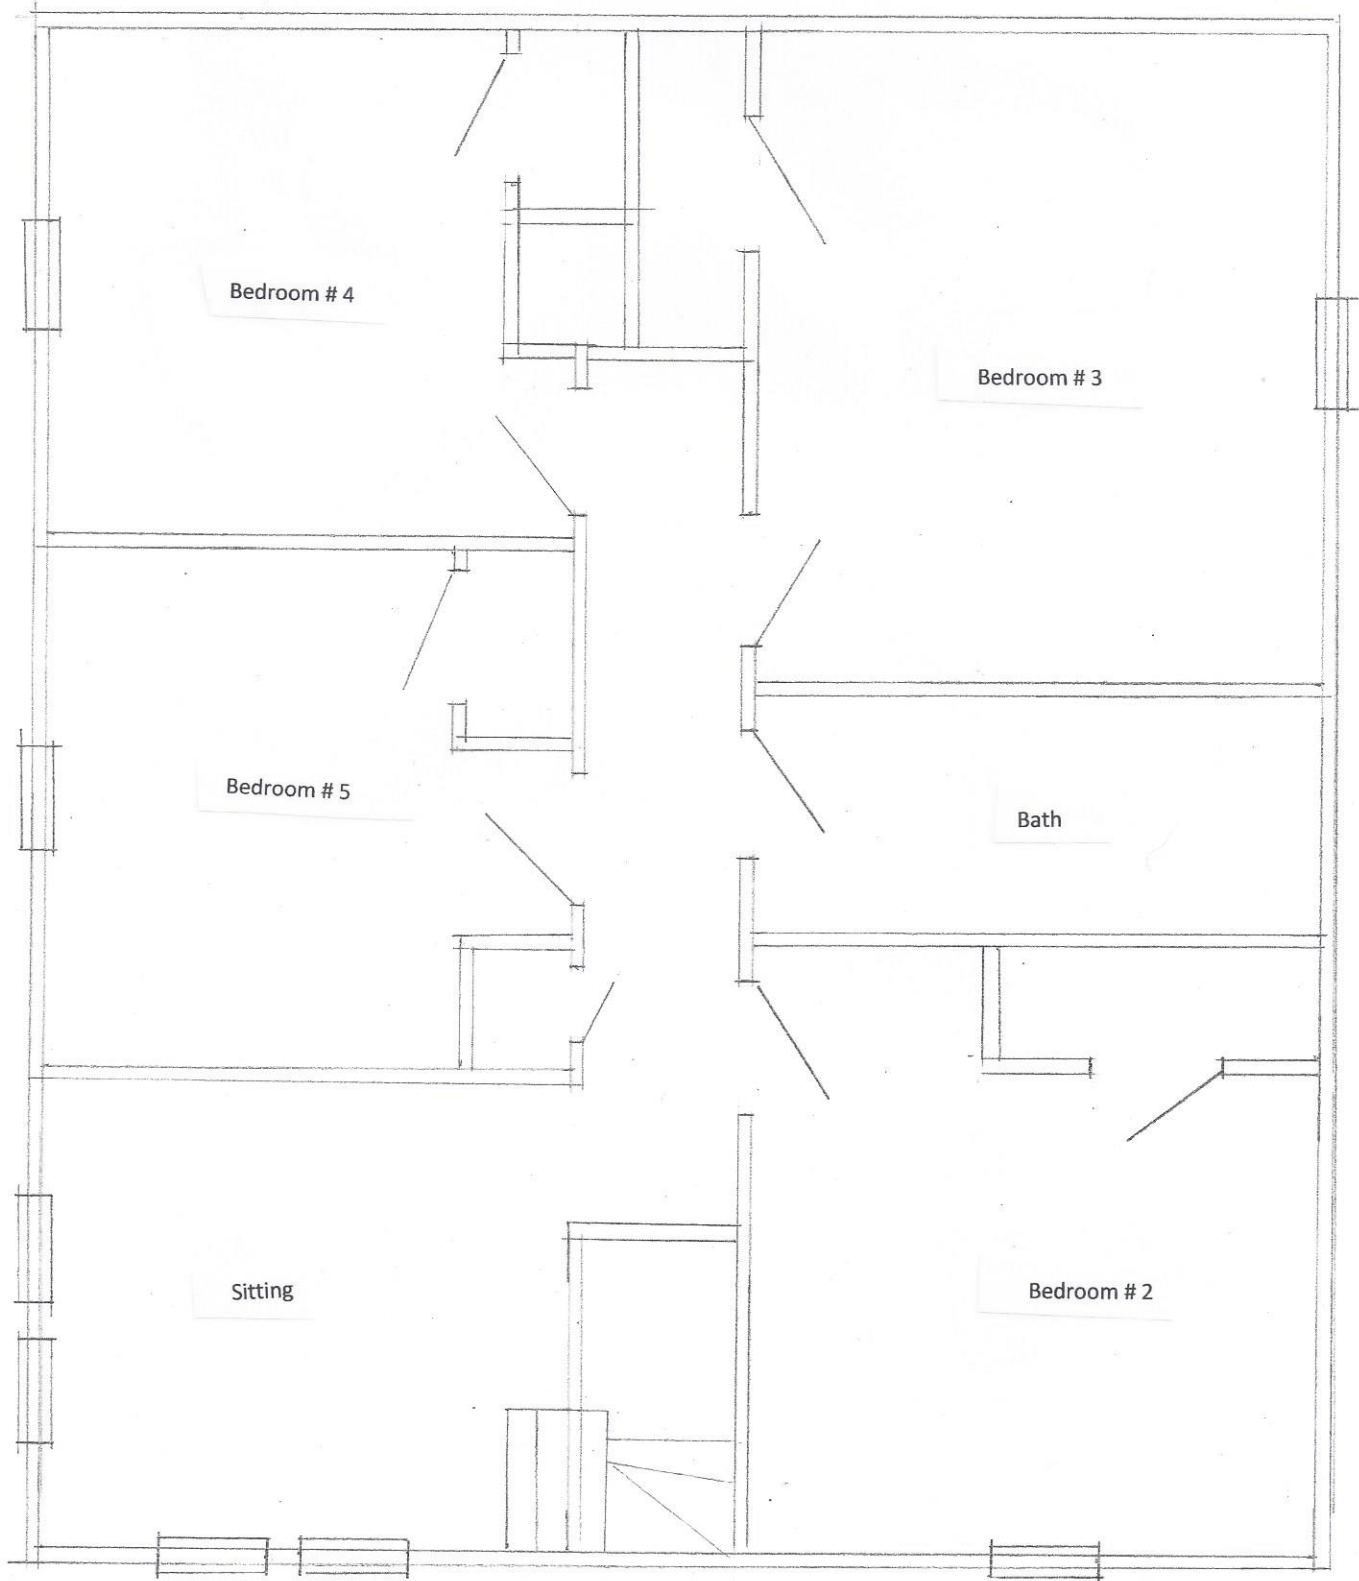

King Park Development Corp.

Floor Plans & Detailed Drawings

Part "D"

2430 N. Delaware

2430 N. DELAWARE
1ST FL. AS-15
SCALE 1/4" = 1'-0"
N ↑

2430 N. Delaware
 First Floor Proposed
 Scale = 1/4" = 1'-0"

2430 N. Delaware
2nd Floor As-is
Scale = 1/4" = 1'-0"

2430 N. Delaware
2nd Floor Proposed
Scale = 1/4" = 1'-0"

36"

What can we help you find?

Your Store Post Road

Sign in or Register

JELD-WEN Model THDJW182500056 Internet #204317397

30 in. x 80 in. Craftsman 6-Lite Black Painted with White Interior Premium Steel Prehung Front Door with Brickmould