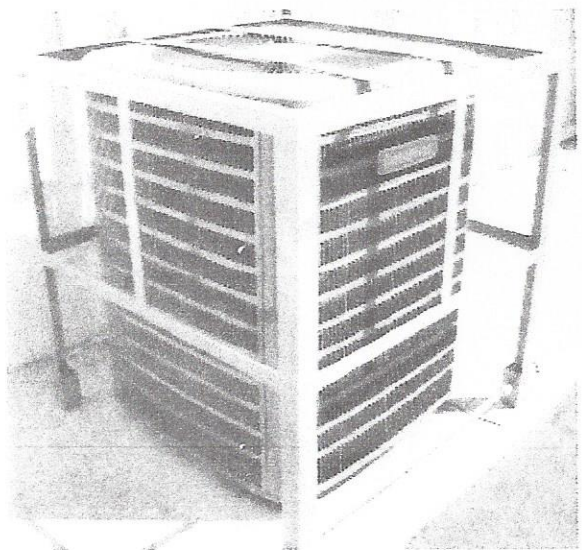

PFP 18168-CB
3/16" x 5 1/4" x 16'

CASINGS

32128-I-CA 1" x 4"

1" X 4" FINGER JOINTED
POPULAR, PRIME COATED
WINDOW & DOOR TRIM
TYPICAL EXCEPT INSIDE CLOSETS.

STOP AIR CONDITIONER THEFT PERMANENTLY

● Heavy Duty all steel, double weld construction with tamper proof locks gives you lock and key security.